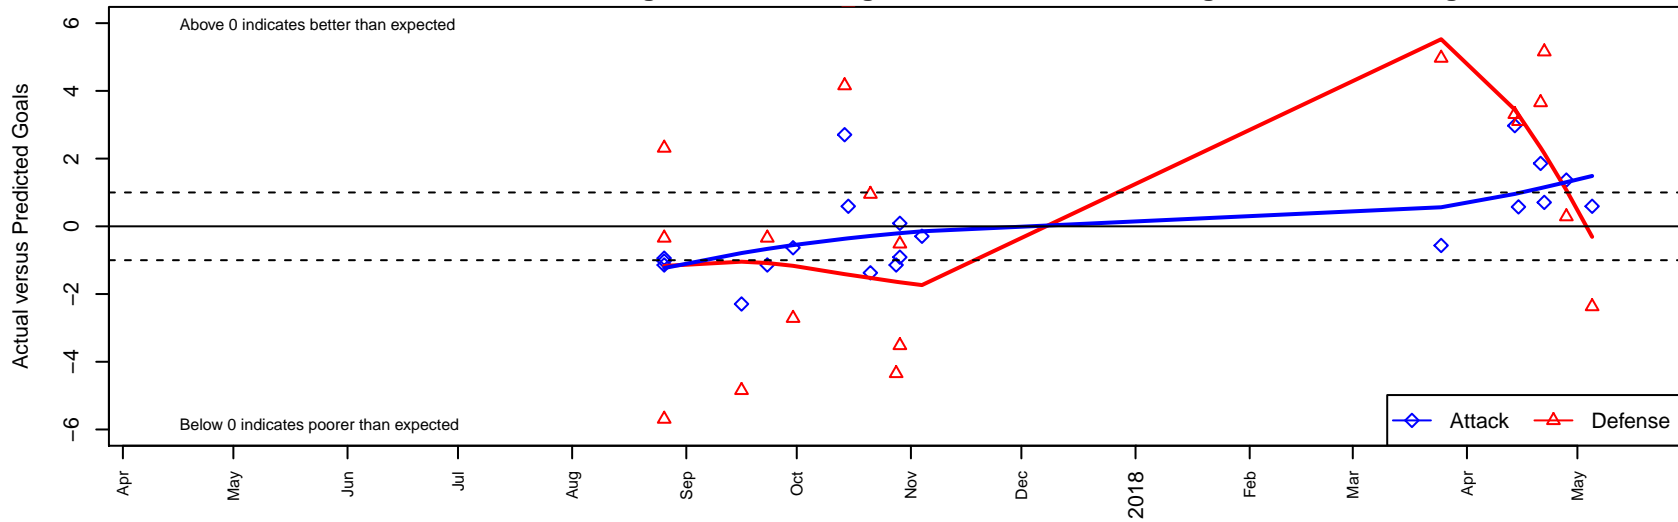

IEYSA Valor Maroon C B05

Inland Empire YSA
 Cheney, WA
 B05 total strength=565
 attack=0.76 defense=0.26
 fall league = PSPL Copa 2 – East U13
 spr league = Spr PSPL EWA – '05 Copa 2 – East U13

alt names used:
 IEYSA B05 Valor SC Maroon Pittsley C
 VALOR SOCCER SC PITTSLEY GREEN (WA)
 IEYSA B05 Valor SC Maroon Chapman

Venues played:
 2017 River City Challenge U13 Silver (2005) U
 2017 PSPL Copa 2 – East U13
 2017 Spr PSPL EWA – '05 Copa 2 – East U13

IEYSA Valor Maroon C B05
 Dots are actual minus expected GF (blue circles) and GA (red triangles).
 Blue line is smoothed change in attack strength. Red is smoothed change in defense strength.

**attack and defense variance (black dot)
relative to other teams
and top 10 in region**

**attack and defense rating
relative to others at age
and all opponents in last 13 months**

Performance relative to 13 month average