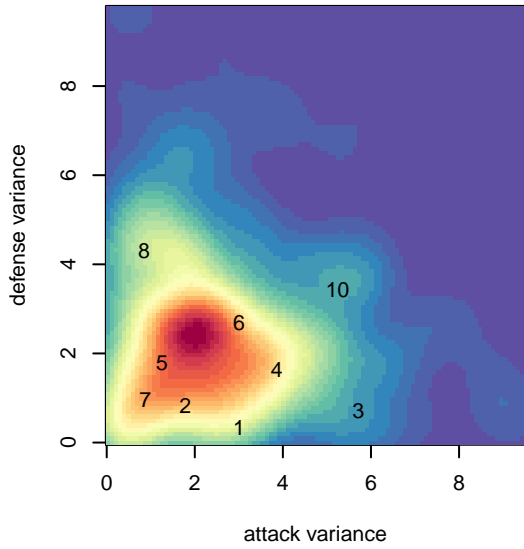

IEYSA Valor Maroon C B05

Inland Empire YSA
 Cheney, WA
 B05 total strength=565
 attack=0.76 defense=0.26
 fall league = PSPL Copa 2 – East U13
 spr league = Spr PSPL EWA – '05 Copa 2 – East U13

alt names used:
 IEYSA B05 Valor SC Maroon Pittsley C
 VALOR SOCCER SC PITTSLEY GREEN (WA)
 IEYSA B05 Valor SC Maroon Chapman

Venues played:
 2017 River City Challenge U13 Silver (2005) U
 2017 PSPL Copa 2 – East U13
 2017 Spr PSPL EWA – '05 Copa 2 – East U13

IEYSA Valor Maroon C B05
 Dots are actual minus expected GF (blue circles) and GA (red triangles).
 Blue line is smoothed change in attack strength. Red is smoothed change in defense strength.

**attack and defense variance (black dot)
relative to other teams
and top 10 in region**

**attack and defense rating
relative to others at age
and all opponents in last 13 months**

Performance relative to 13 month average