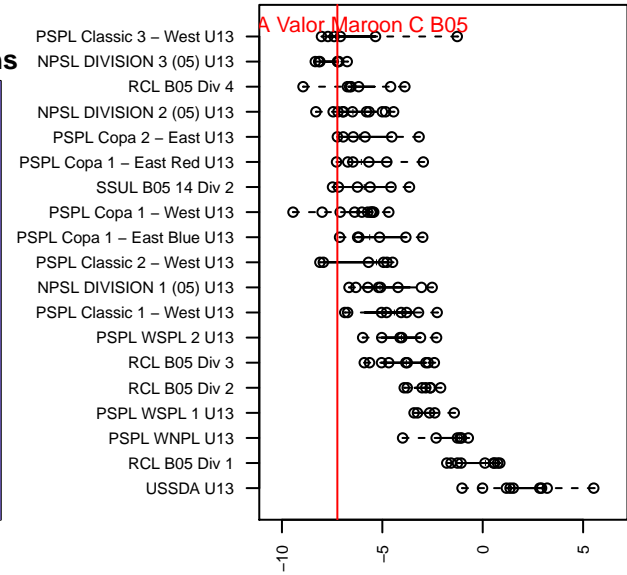

IEYSA Valor Maroon C B05

Inland Empire YSA
 Cheney, WA
 B05 total strength=565
 attack=0.76 defense=0.26
 fall league = PSPL Copa 2 – East U13
 spr league = Spr PSPL EWA – '05 Copa 2 – East U13

alt names used:
 IEYSA B05 Valor SC Maroon Pittsley C
 VALOR SOCCER SC PITTSLEY GREEN (WA)
 IEYSA B05 Valor SC Maroon Chapman

Venues played:
 2017 River City Challenge U13 Silver (2005) U
 2017 PSPL Copa 2 – East U13
 2017 Spr PSPL EWA – '05 Copa 2 – East U13

IEYSA Valor Maroon C B05
 Dots are actual minus expected GF (blue circles) and GA (red triangles).
 Blue line is smoothed change in attack strength. Red is smoothed change in defense strength.

**attack and defense variance (black dot)
relative to other teams
and top 10 in region**

**attack and defense rating
relative to others at age
and all opponents in last 13 months**

Performance relative to 13 month average